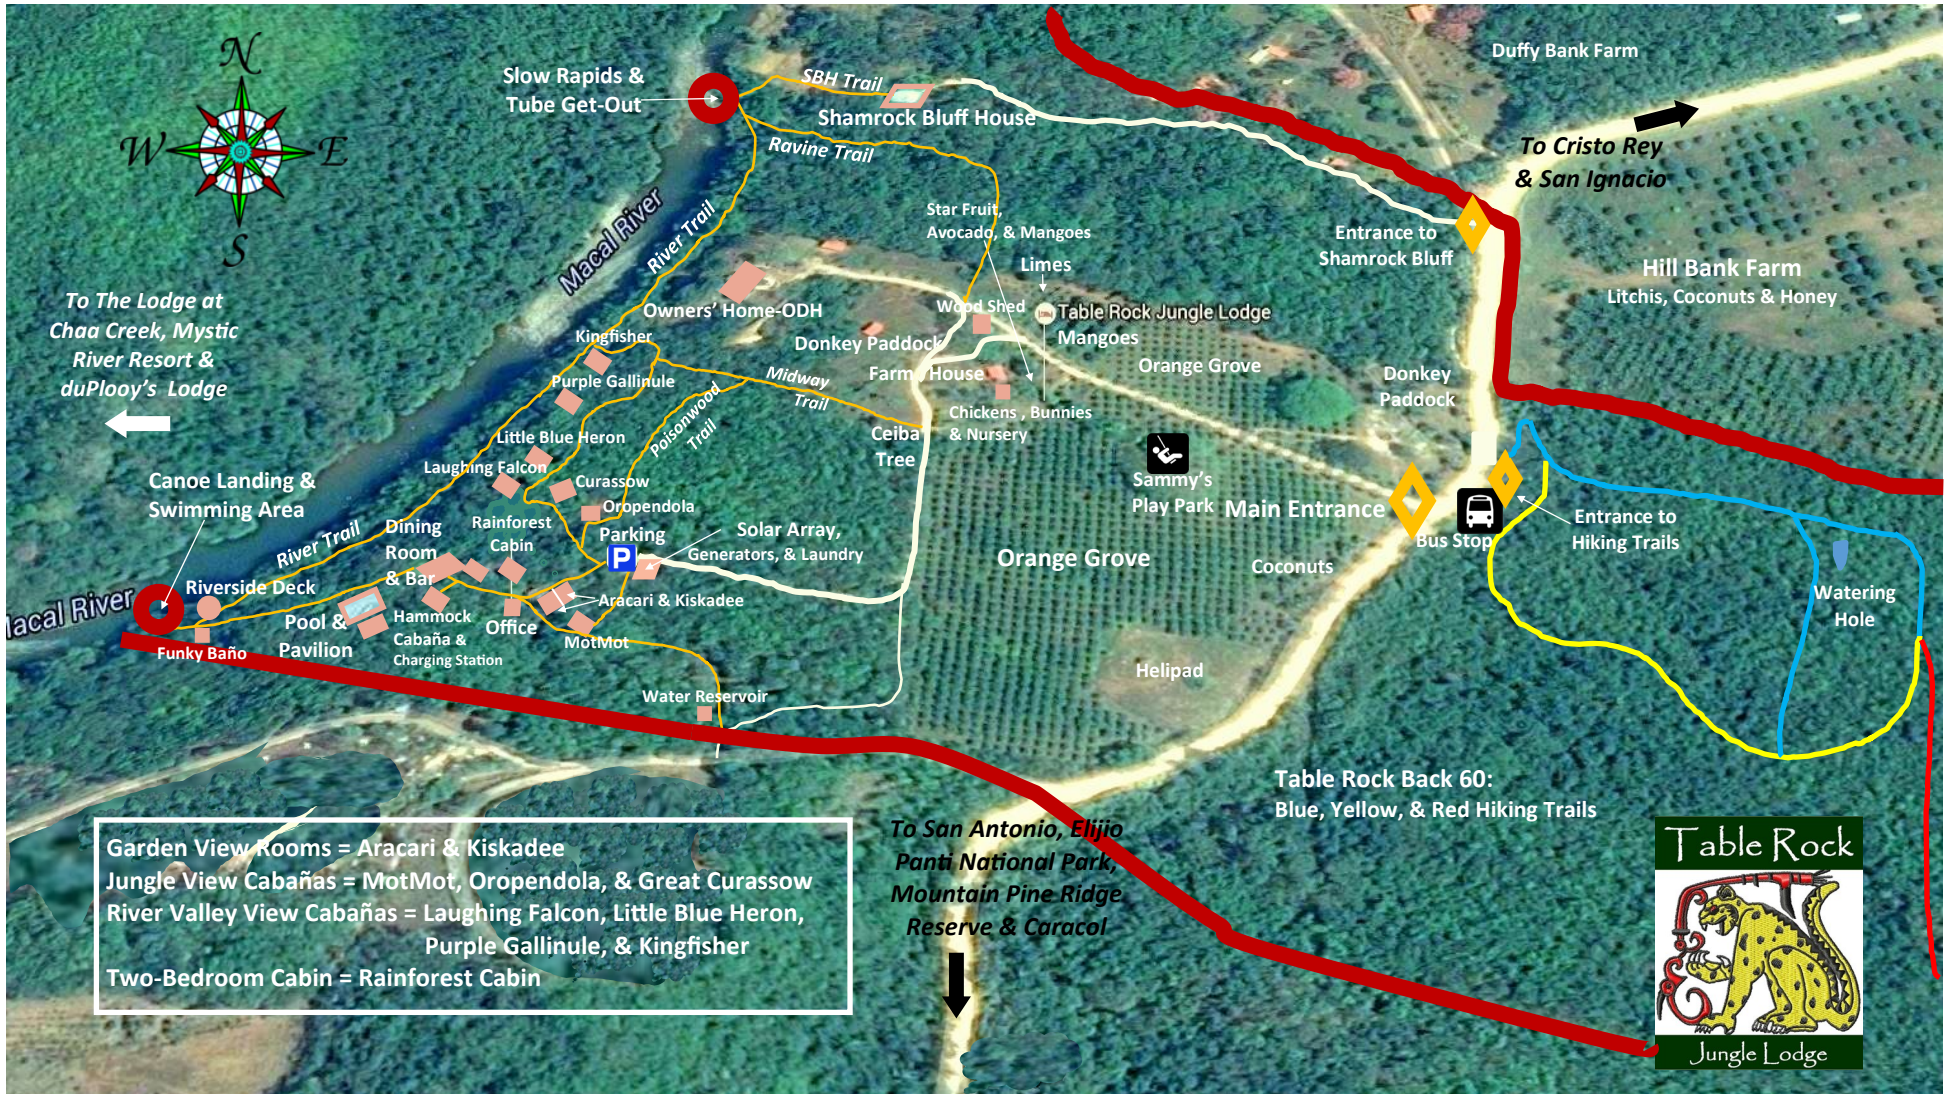

Table Rock Jungle Lodge Property Map

Garden View Rooms = Aracari & Kiskadee
 Jungle View Cabañas = MotMot, Oropendola, & Great Curassow
 River Valley View Cabañas = Laughing Falcon, Little Blue Heron, Purple Gallinule, & Kingfisher
 Two-Bedroom Cabin = Rainforest Cabin

- Table Rock Property Boundary
- Walkway or Trail
- Road
- Building
- Entrance
- River Entry & Exit Point

- ◆ Use good sense and caution at all times.
- ◆ Stay on designated paths and walkways.
- ◆ Main entrance gate is locked at 10:00 PM.
- ◆ Office Hours: 7:00 AM-8:00 PM.
- ◆ All guests wishing to canoe & tube must report in at the Office for safety briefing.
- ◆ No lifeguard on duty, enjoy water activities at your own risk.